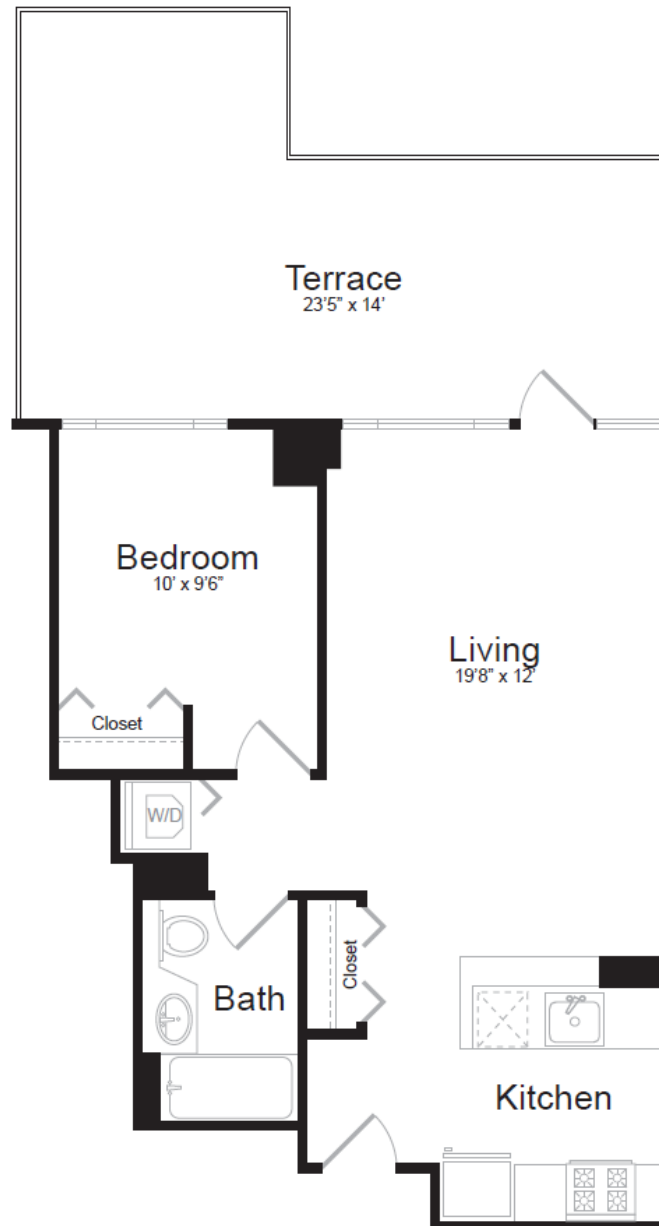

# RIVEREAST

UPPER EAST SIDE APARTMENTS

## Residence B

Floors 7

1 bedroom

1 bath

All dimensions are approximate and subject to construction variances. Plans and dimensions may contain minor variations from floor to floor.