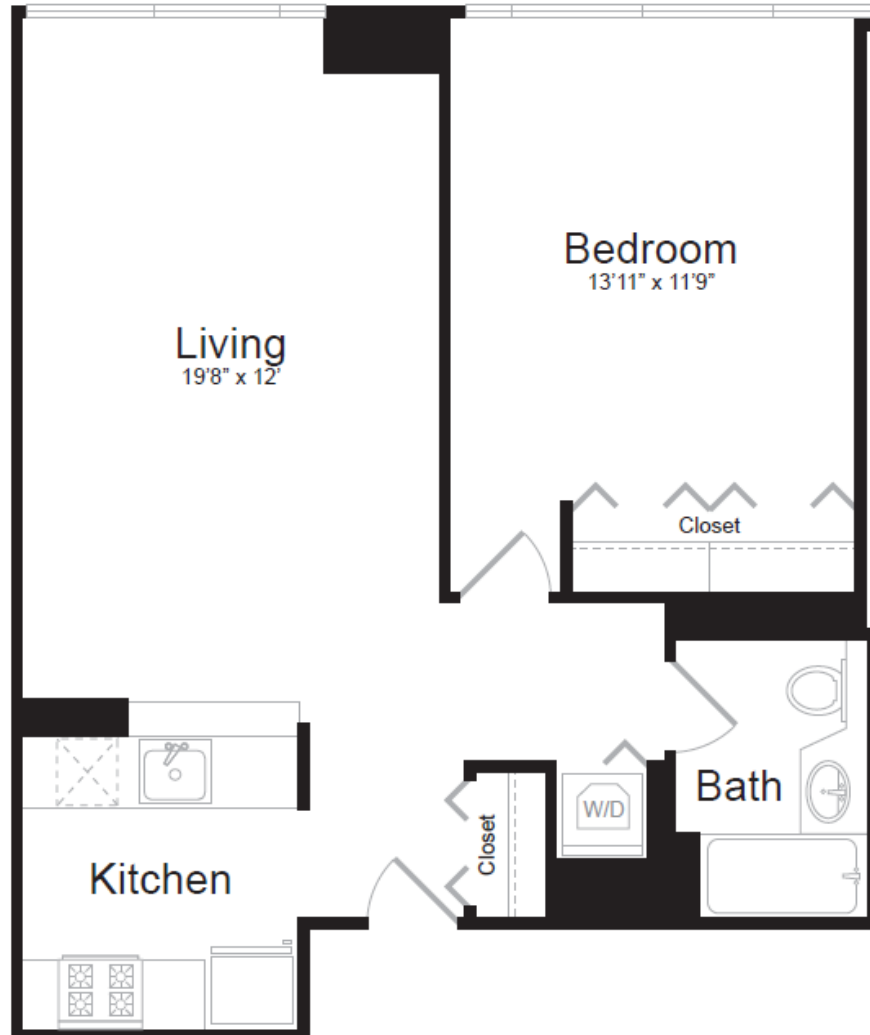

# RIVEREAST

UPPER EAST SIDE APARTMENTS

**Residence C**  
Floors 7-12, 14-17  
1 bedroom  
1 bath

All dimensions are approximate and subject to construction variances. Plans and dimensions may contain minor variations from floor to floor.