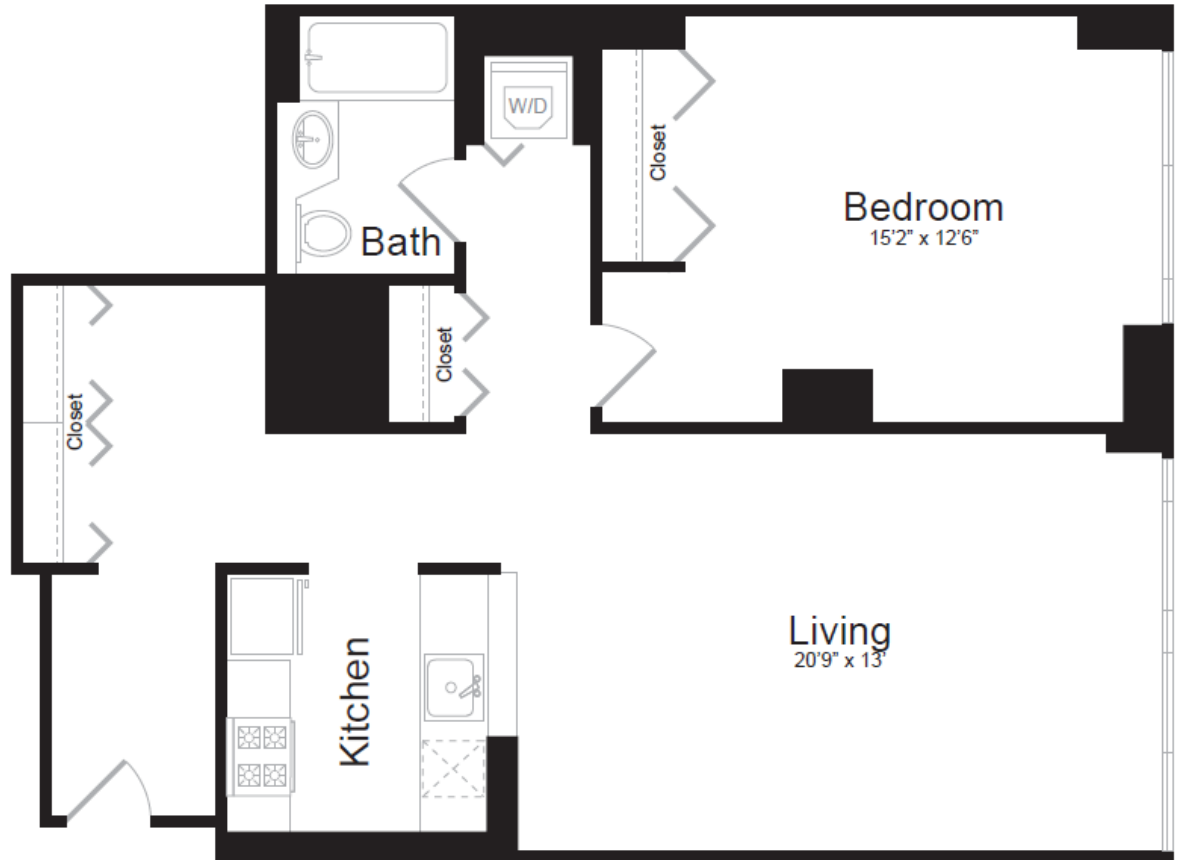

# RIVEREAST

UPPER EAST SIDE APARTMENTS

## Residence E

Floors 2-6

1 bedroom

1 bath

All dimensions are approximate and subject to construction variances. Plans and dimensions may contain minor variations from floor to floor.