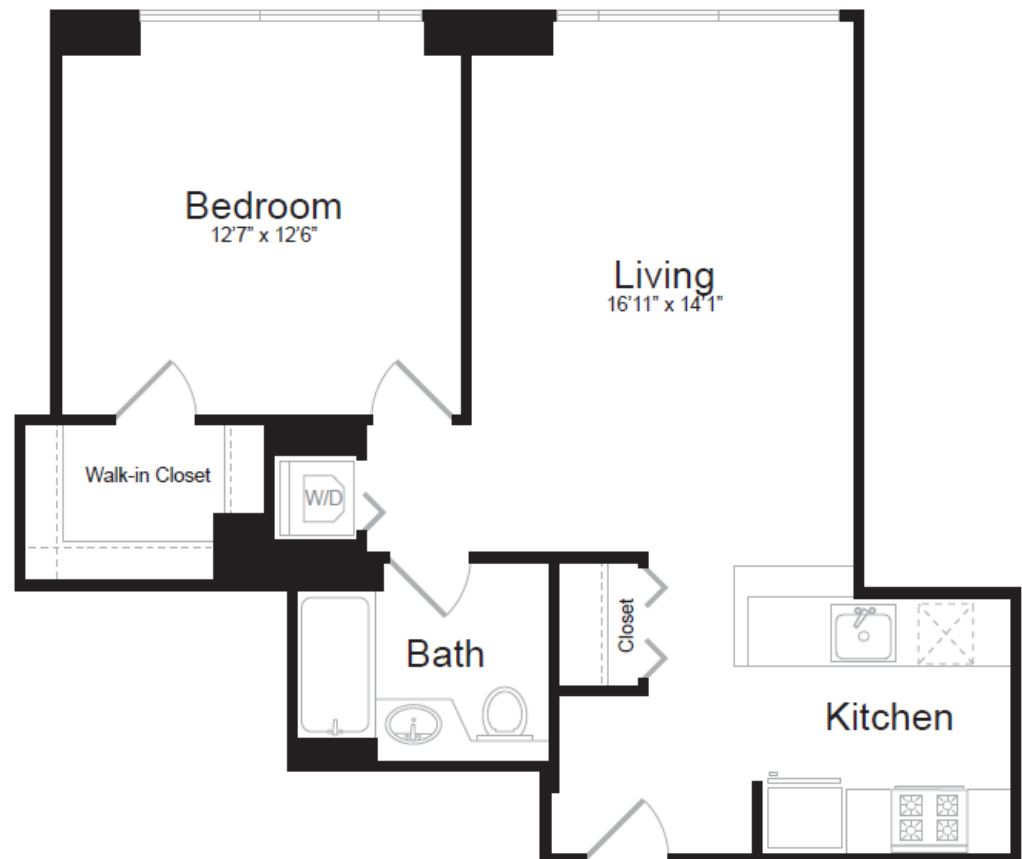

RIVEREAST

UPPER EAST SIDE APARTMENTS

Residence A

Floors 22-33

1 bedroom

1 bath

All dimensions are approximate and subject to construction variances. Plans and dimensions may contain minor variations from floor to floor.