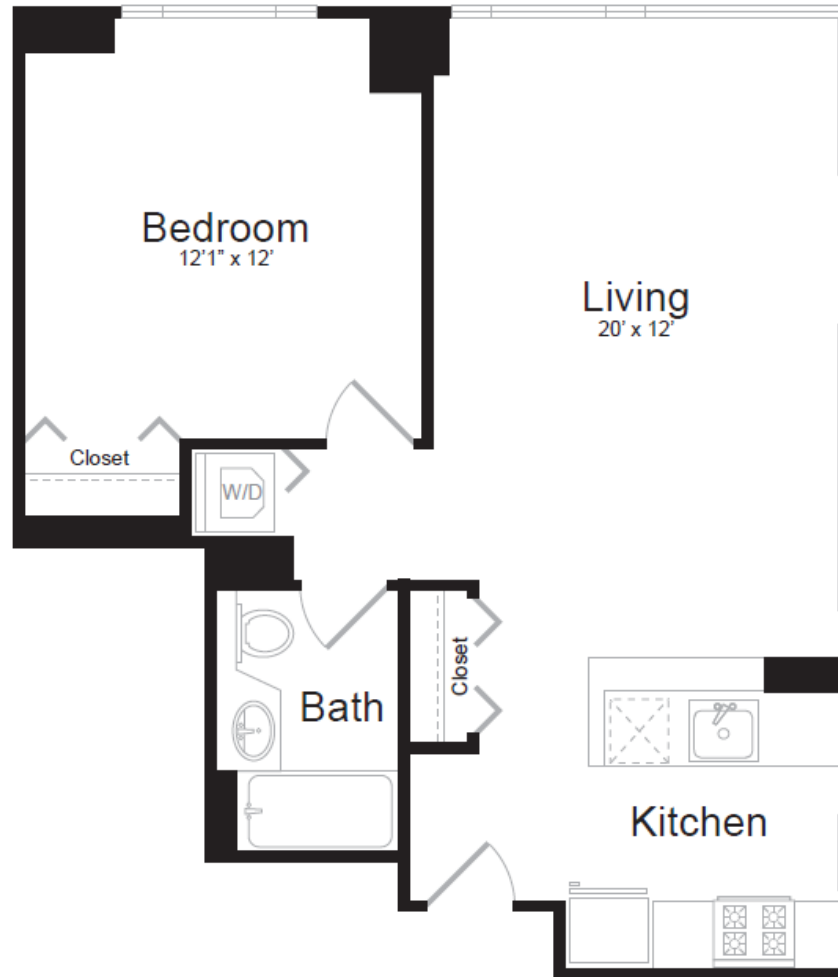

RIVEREAST

UPPER EAST SIDE APARTMENTS

Residence B

Floors 18-21

1 bedroom

1 bath

All dimensions are approximate and subject to construction variances. Plans and dimensions may contain minor variations from floor to floor.