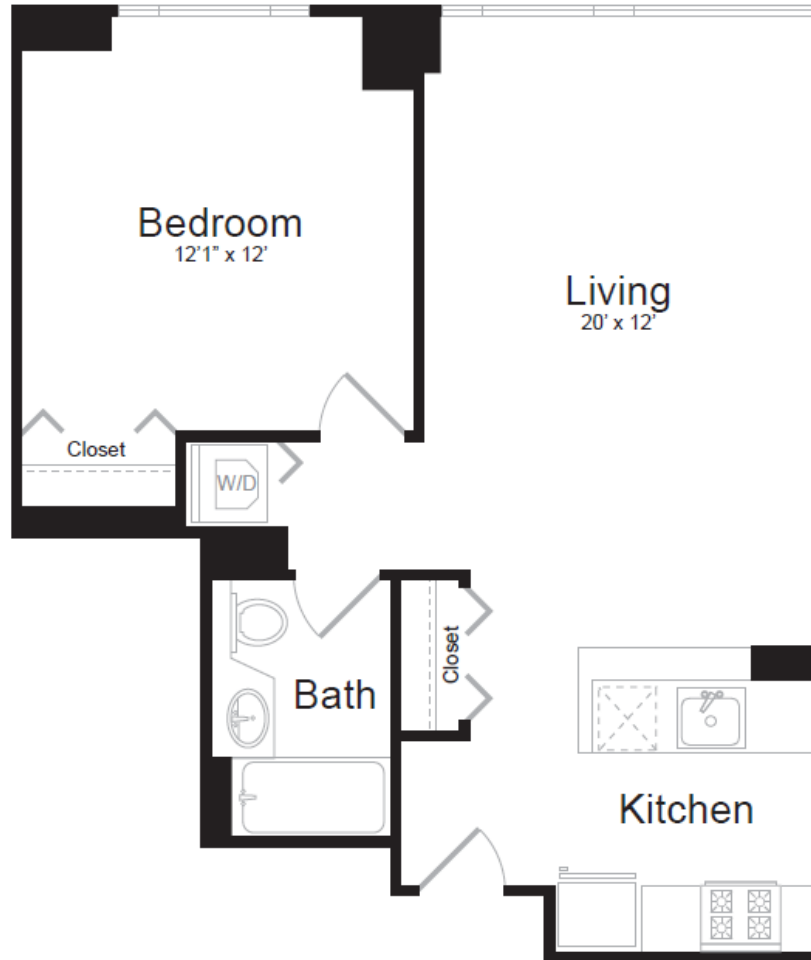

# RIVEREAST

UPPER EAST SIDE APARTMENTS

## Residence B

Floor 16

1 bedroom

1 bath

All dimensions are approximate and subject to construction variances. Plans and dimensions may contain minor variations from floor to floor.