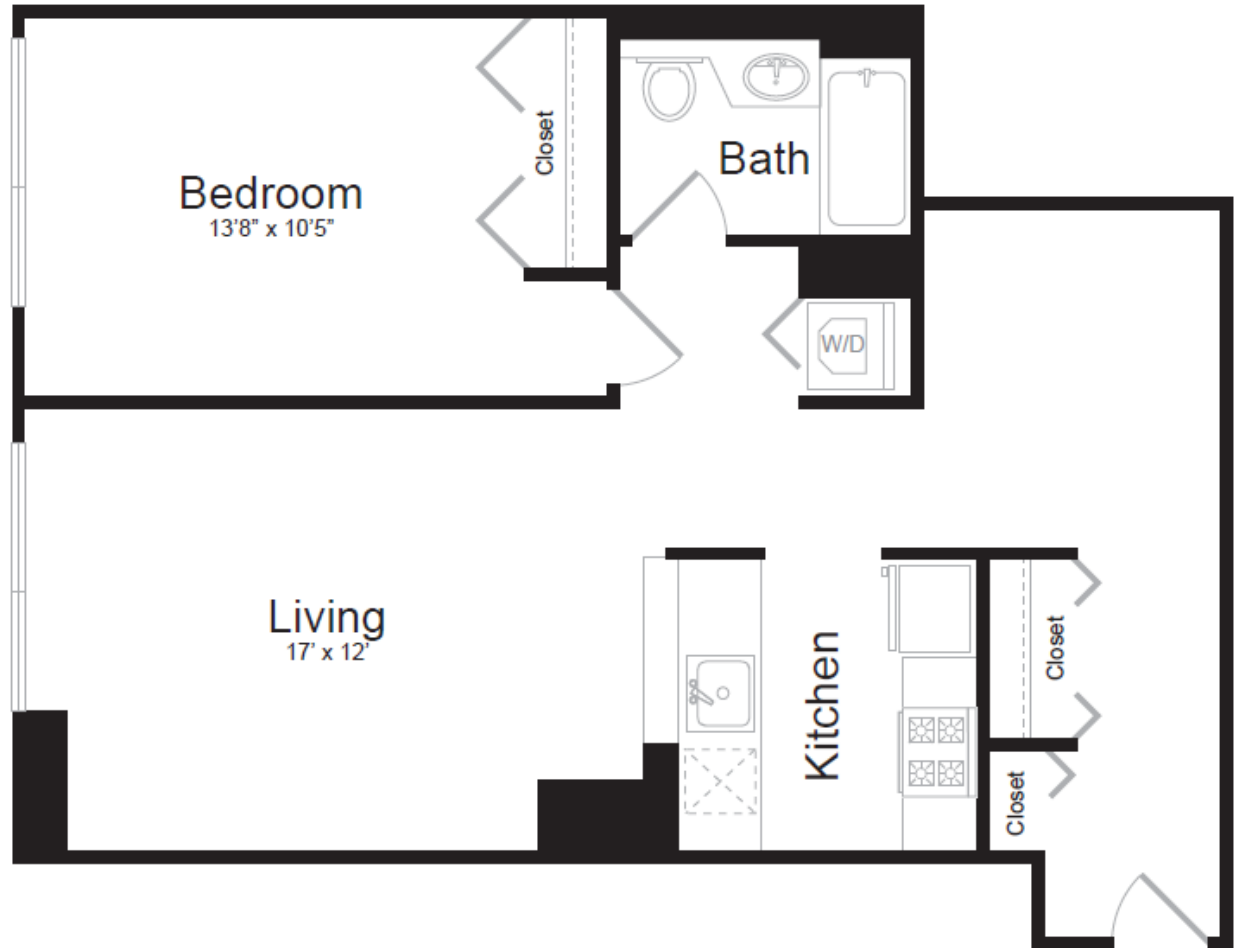

RIVEREAST

UPPER EAST SIDE APARTMENTS

Residence H

Floors 2-6

1 bedroom

1 bath

All dimensions are approximate and subject to construction variances. Plans and dimensions may contain minor variations from floor to floor.