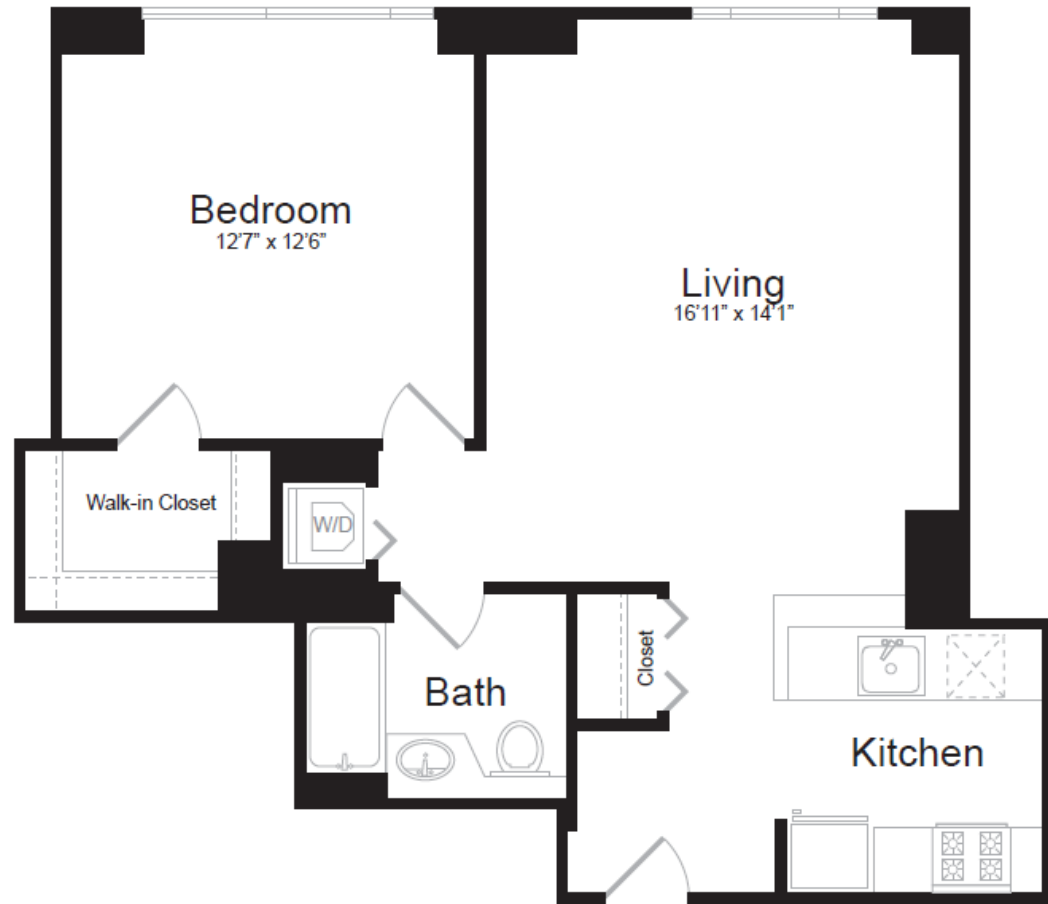

RIVEREAST

UPPER EAST SIDE APARTMENTS

Residence A
Floors 8-12, 14-15
1 bedroom
1 bath

All dimensions are approximate and subject to construction variances. Plans and dimensions may contain minor variations from floor to floor.