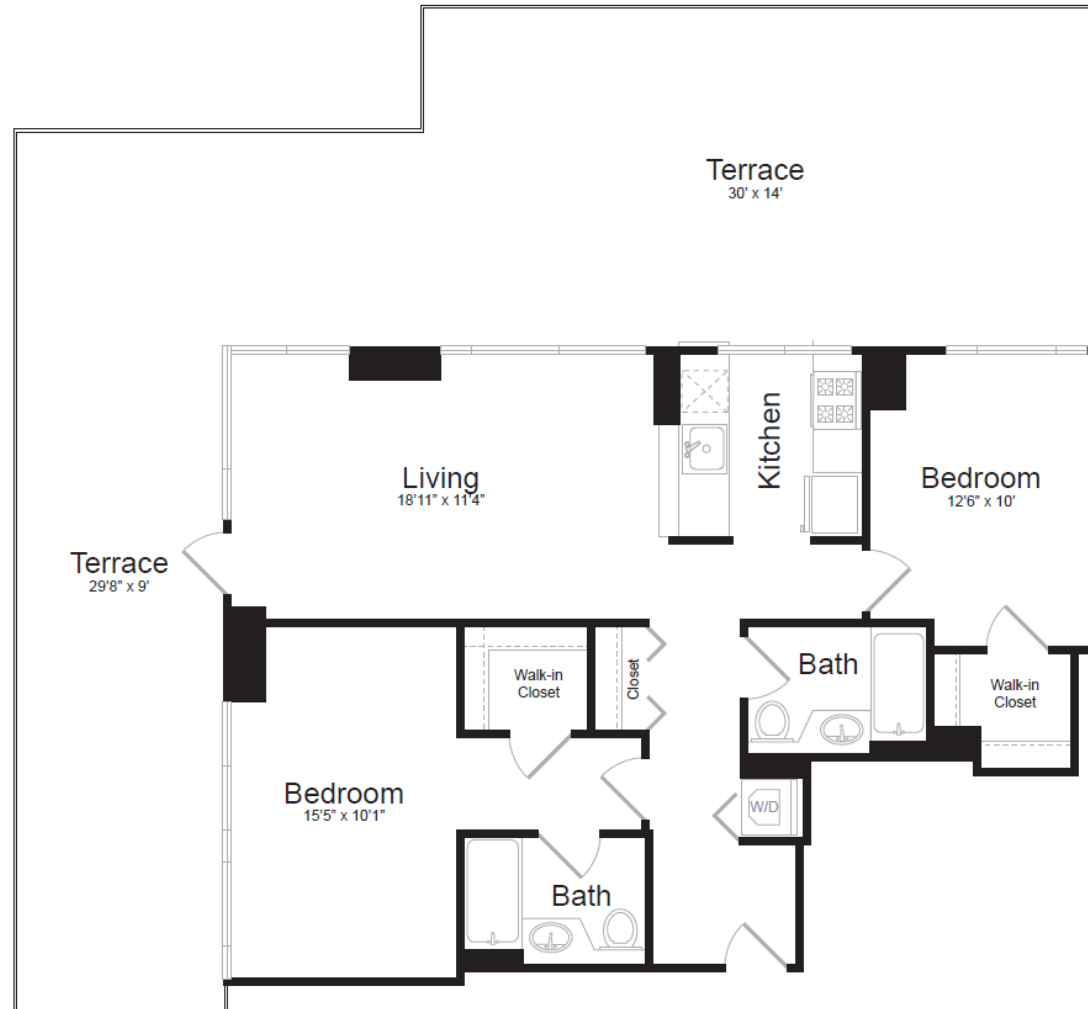

RIVEREAST

UPPER EAST SIDE APARTMENTS

Residence F

Floor 7

2 bedrooms

2 baths

All dimensions are approximate and subject to construction variances. Plans and dimensions may contain minor variations from floor to floor.