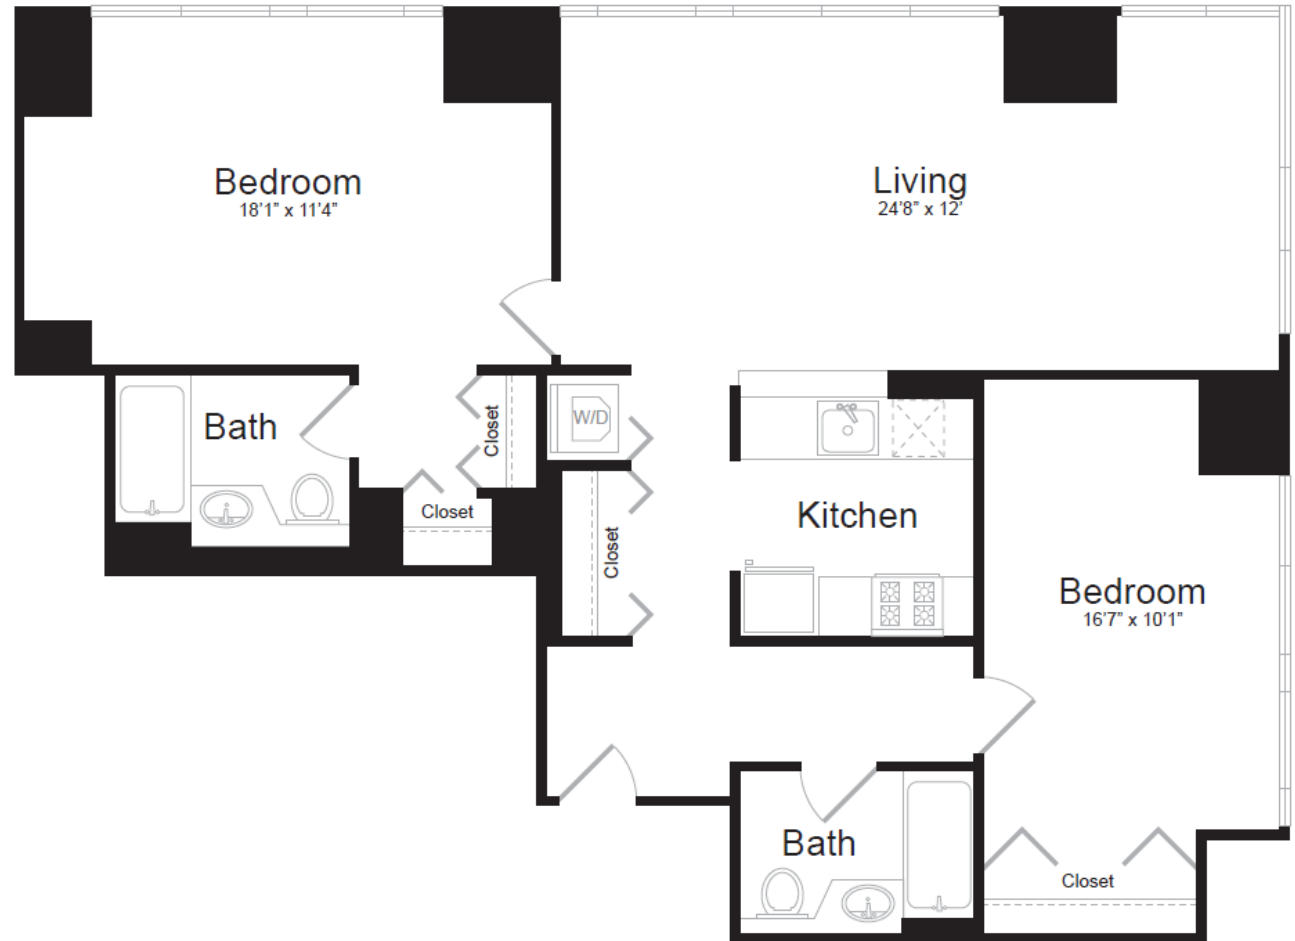

RIVEREAST

UPPER EAST SIDE APARTMENTS

Residence E

Floors 22-33

2 bedrooms

2 baths

All dimensions are approximate and subject to construction variances. Plans and dimensions may contain minor variations from floor to floor.