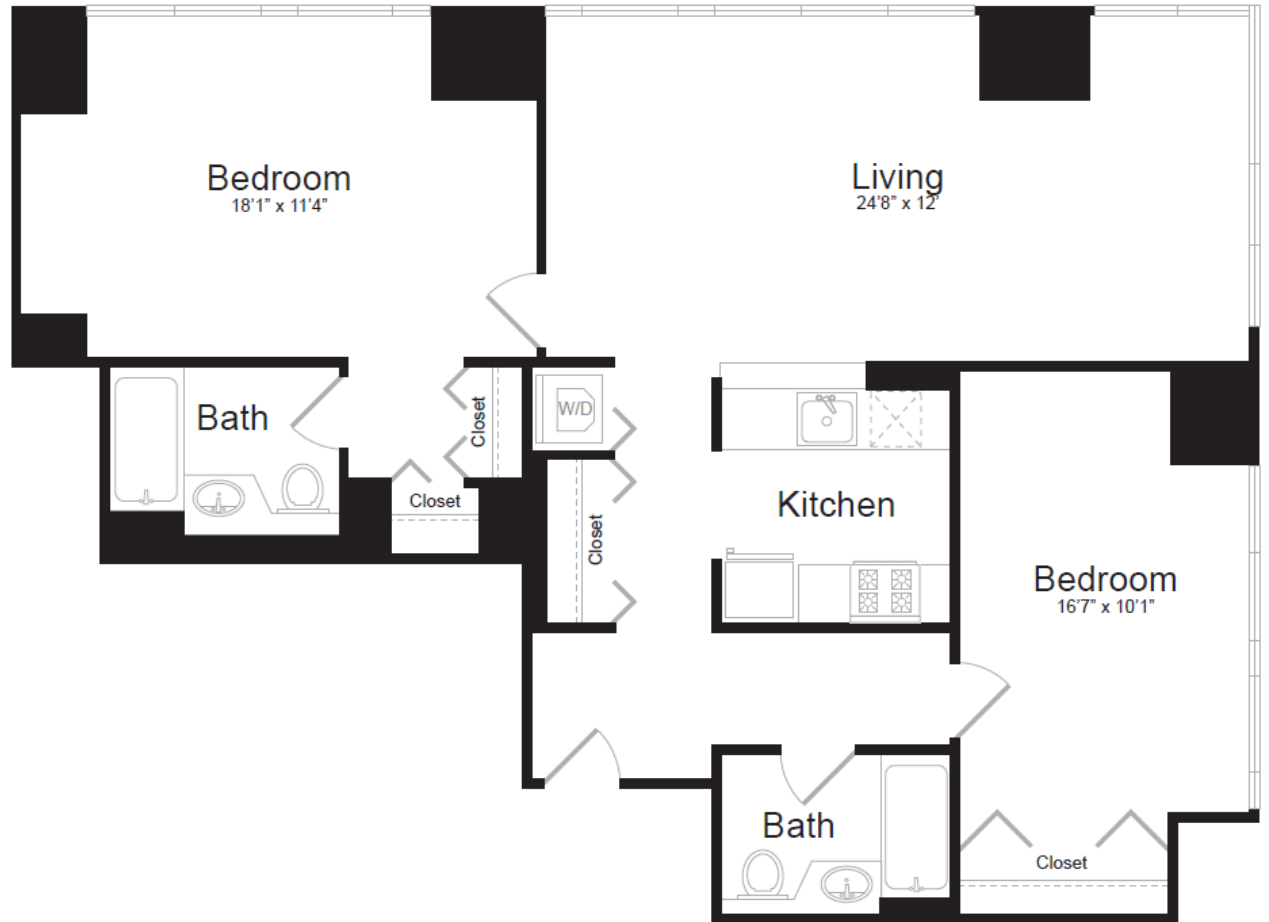

RIVEREAST

UPPER EAST SIDE APARTMENTS

Residence E

Floors 22-33

2 bedrooms

2 baths

All dimensions are approximate and subject to construction variances. Plans and dimensions may contain minor variations from floor to floor.