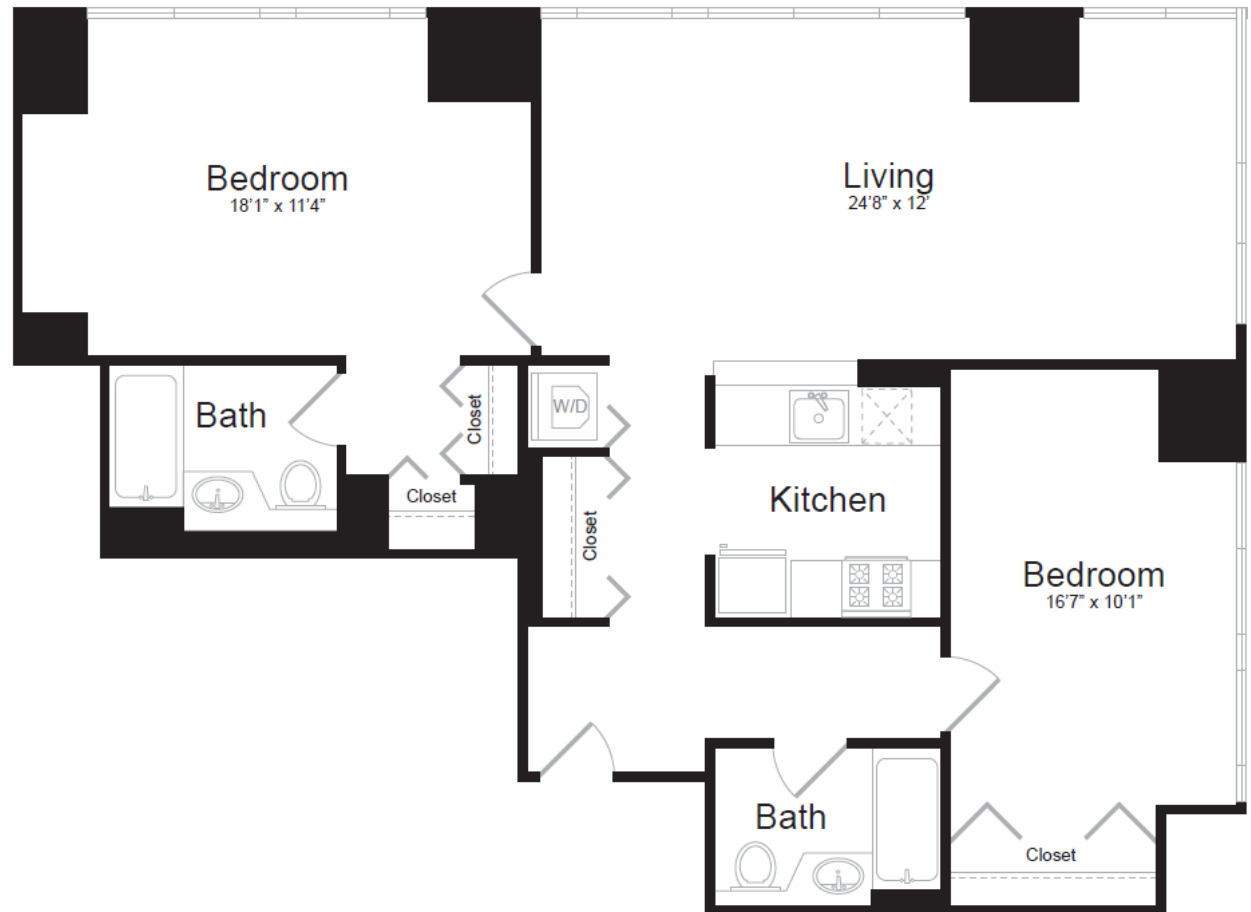

RIVEREAST

UPPER EAST SIDE APARTMENTS

Residence E
Floors 8-12, 14-16
2 bedrooms
2 baths

All dimensions are approximate and subject to construction variances. Plans and dimensions may contain minor variations from floor to floor.