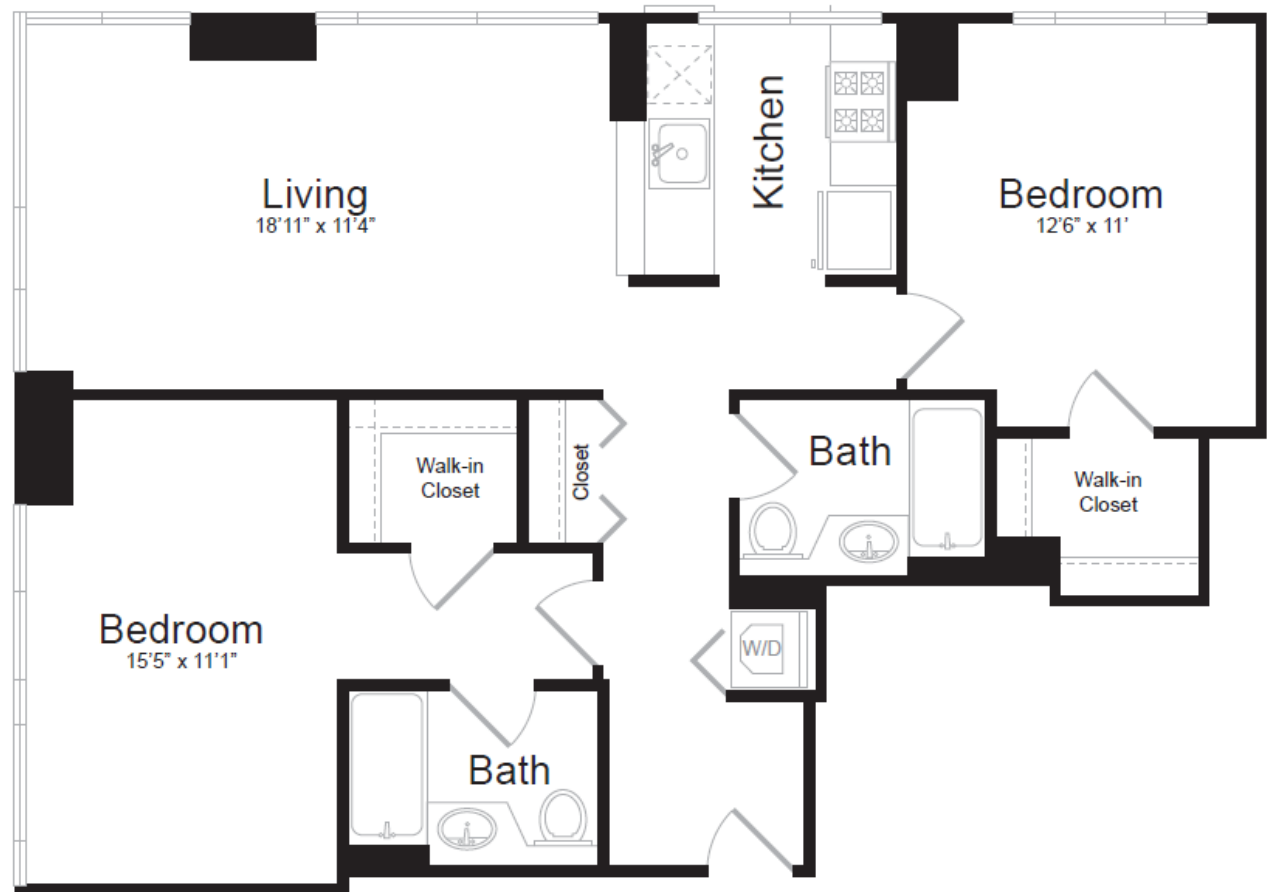

RIVEREAST

UPPER EAST SIDE APARTMENTS

Residence F

Floors 22-33

2 bedrooms

2 baths

All dimensions are approximate and subject to construction variances. Plans and dimensions may contain minor variations from floor to floor.