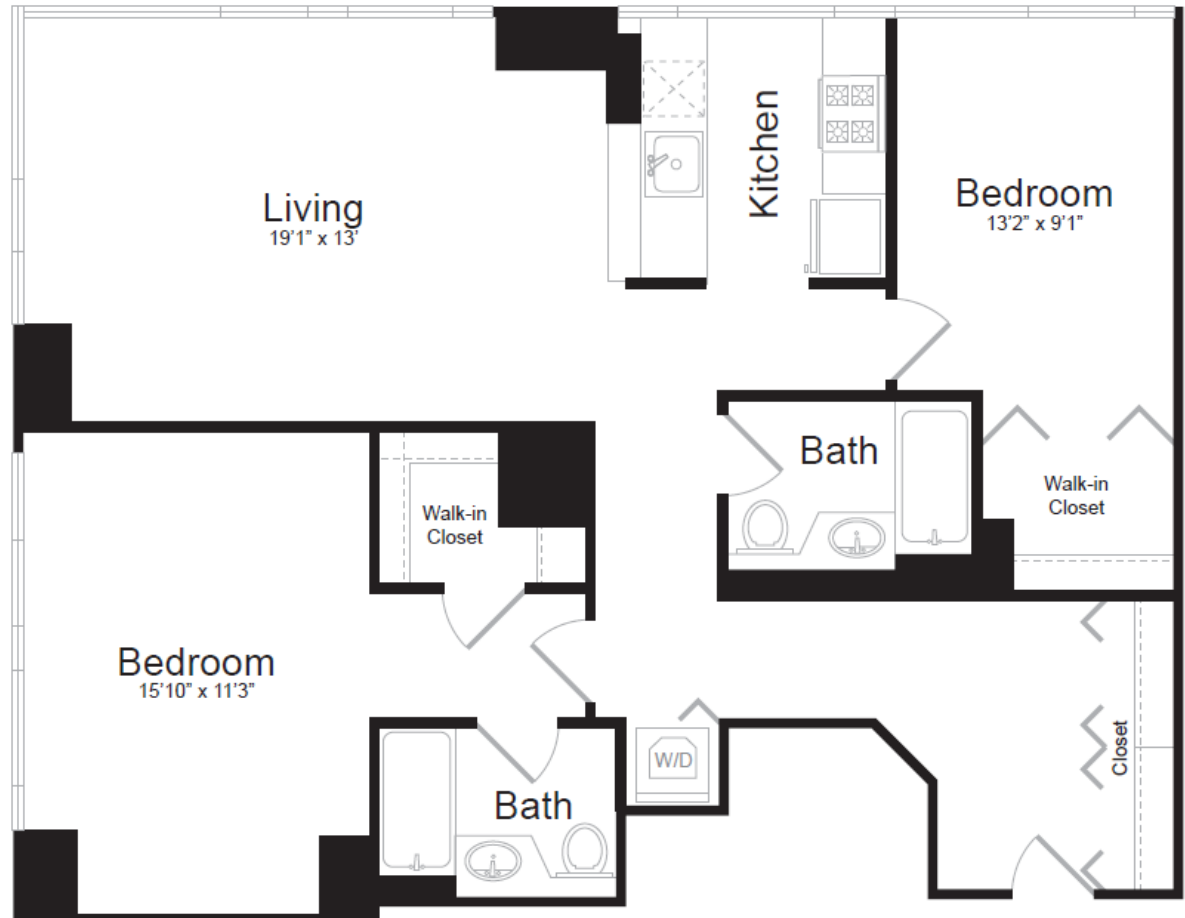

# RIVEREAST

UPPER EAST SIDE APARTMENTS

## Residence G

Floors 2-6

2 bedrooms

2 baths

All dimensions are approximate and subject to construction variances. Plans and dimensions may contain minor variations from floor to floor.