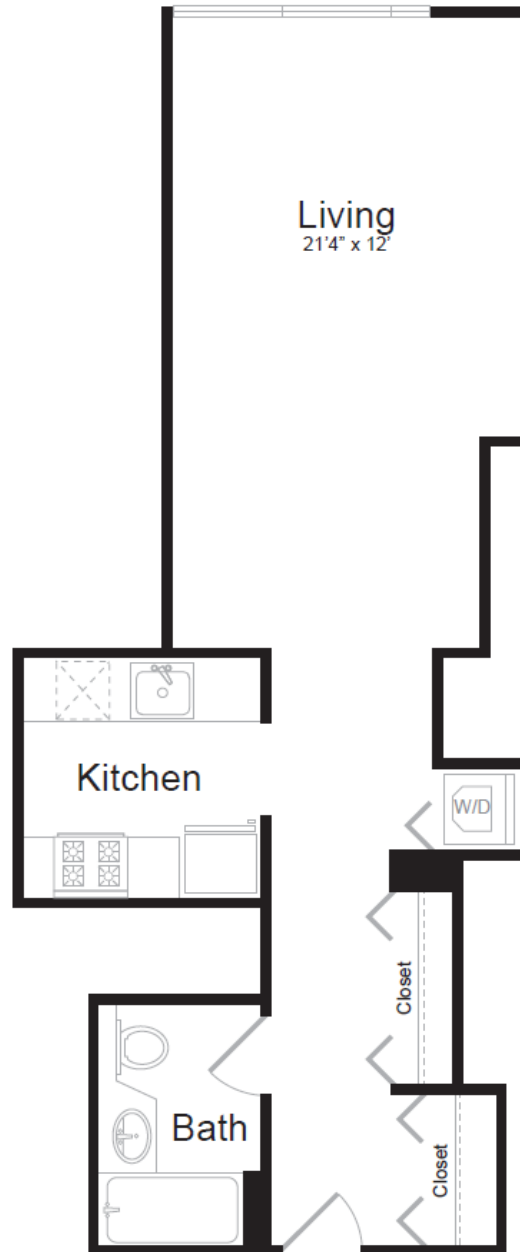

RIVEREAST

UPPER EAST SIDE APARTMENTS

Residence B Floors 2-6 Studio

All dimensions are approximate and subject to construction variances. Plans and dimensions may contain minor variations from floor to floor.