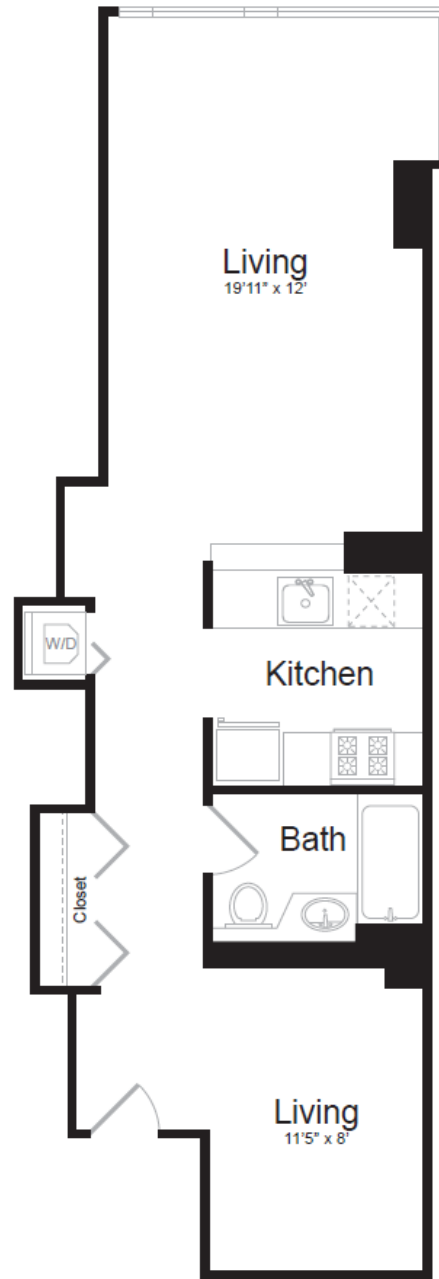

RIVEREAST

UPPER EAST SIDE APARTMENTS

Residence C
Floors 2-6
Studio w/Alcove

All dimensions are approximate and subject to construction variances. Plans and dimensions may contain minor variations from floor to floor.